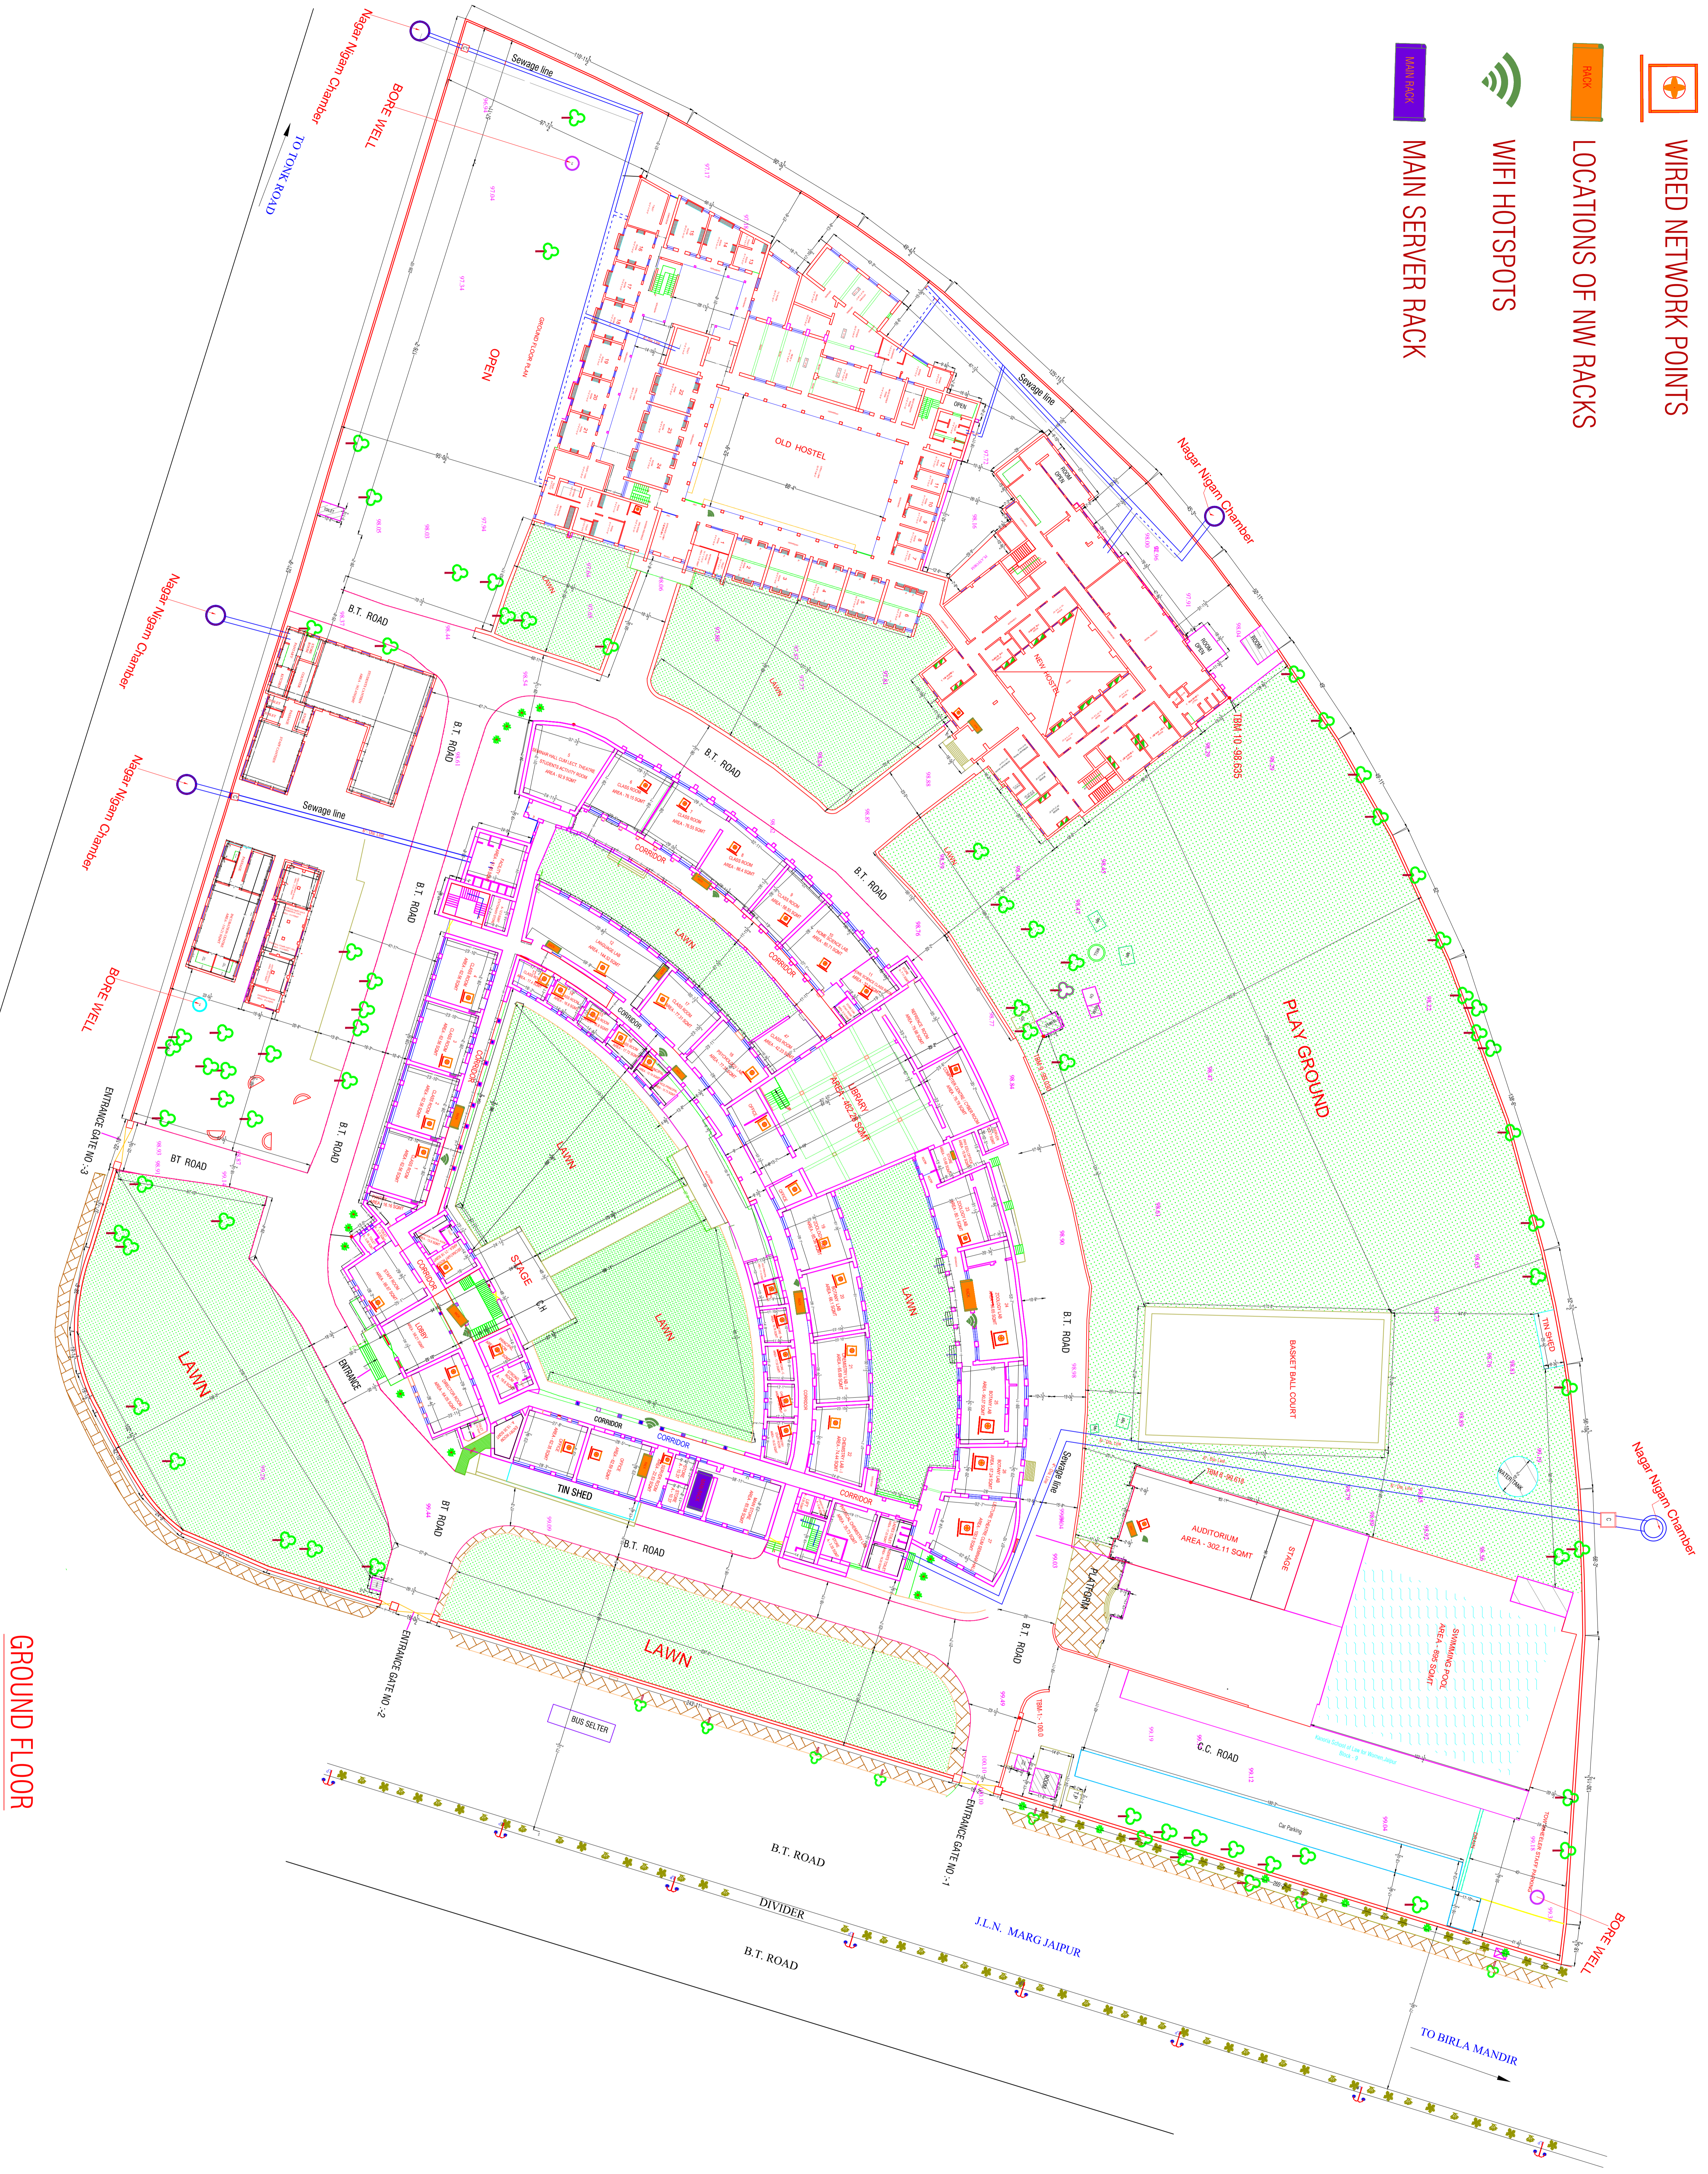

LEGENDS

-  WIRED NETWORK POINTS
-  LOCATIONS OF NW RACKS
-  WIFI HOTSPOTS
-  MAIN SERVER RACK

GROUND FLOOR

Racks Connectivity- All Network racks on Ground floor, Computer lab(First floor) Law college & Hostel are Connected through fibre from Main rack  
 Racks on First floor except Computer lab are Connected through Cat-6 backbone