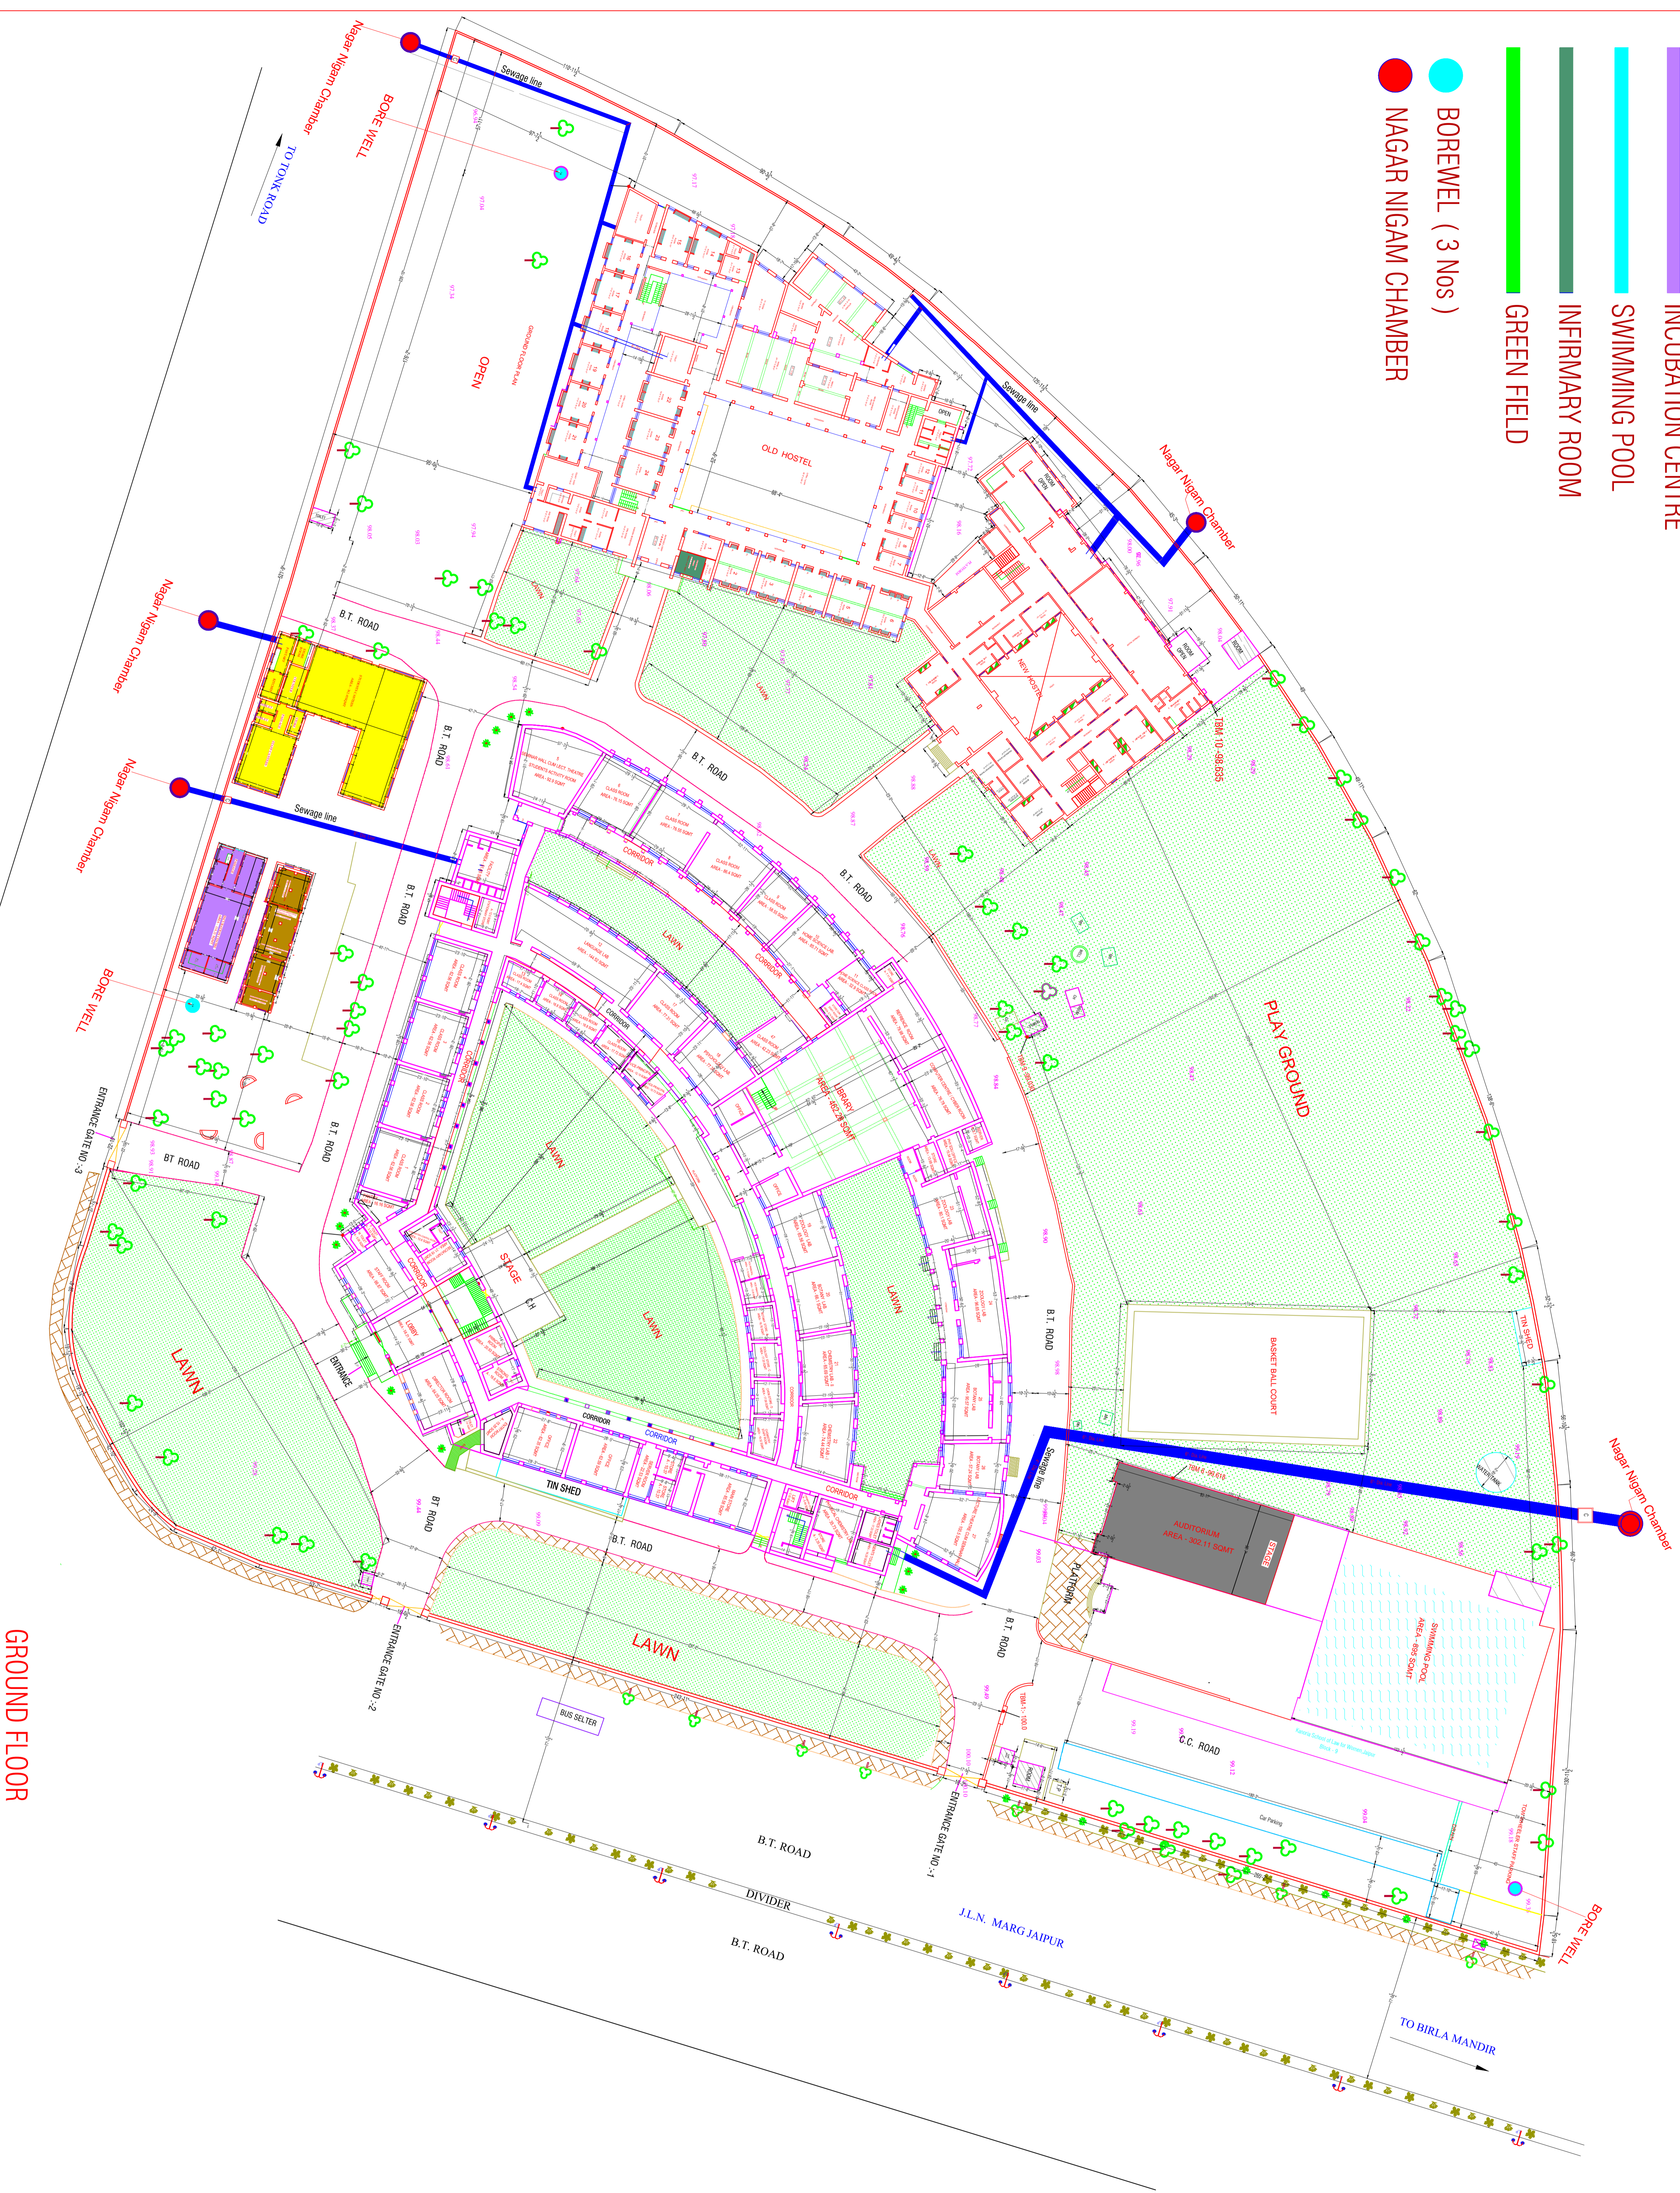

LEGENDS

- SEWAGE LINE (College Outlets 5 Nos)
- CANTEEN
- AUDITORIUM
- GIRLS COMMON ROOM/ANTI RAGGING CELL/SGRG/ICC/ER
- INCUBATION CENTRE
- SWIMMING POOL
- INFIRMARY ROOM
- GREEN FIELD
- BOREWEL (3 Nos)
- NAGAR NIGAM CHAMBER

COLLEGE CAMPUS

GROUND FLOOR