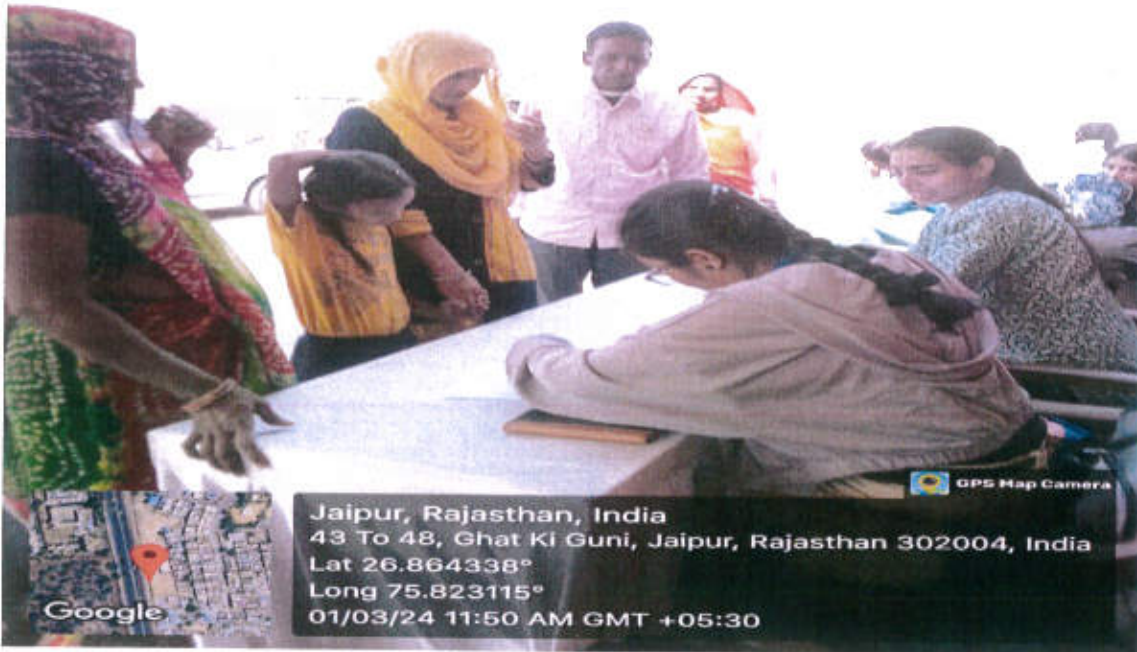

**Kanoria
PG Mahila
Mahavidyalaya
Jaipur**

JNU Health Check-up Camp

Kanoria PG Mahila Mahavidyalaya, Jaipur

National Service Scheme

Attendance Sheet

Date 11/03/2024

Event JNU Health check up Camp

S.No.	Name of the Student	Class	Signature
1.	Suhani Saini	BBA IInd	<u>Suhani</u>
2.	Shagun Kanwar	BBA IInd	<u>Shagun</u>
3.	Anushka Sharma	BBA IInd	<u>A</u>
4.	Aditi Rathore	BA Part II	<u>Aditi.</u>
5.	Akansha Jha	Bcom	<u>Akas</u>
6.	Bhumika Kumawat	BA Part II	<u>Bh</u>
7.	Ayesha Shekh	BBA Part II	<u>Ayesha</u>
8.	Anushka Croyal	BBA Part II	<u>Anu</u>
9.	Chakshu Rai	BA IInd	<u>Shaksh</u>
10.	divya Rochani	BCA Part II	<u>Divya</u>
11.	Diya Sharma	BBA Part I	<u>Diya..</u>
12.	Diya Tanwar	BA	<u>Diya Tanwar</u>
13.	Aditi Upadhyaya	Economics Hons. Part II	<u>Aditi Rathore</u>
14.	Ambika Mehrotra	BSc Part II	<u>Ambika</u>
15.	Chalsi Meniwal	BSc Part II	<u>Chalsi</u>
16.	Chitrakshi Choudhary	BBA Part I	<u>Chitrakshi</u>
17.	Crangi Singh	English Hons. Part II	<u>Crangi</u>
18.	Guungun Mangnani	BBA Part II	<u>Guungun</u>
19.	Isha Chauhan	BSc biotech Part I	<u>Isha</u>
20.	Jamvi Avasthee	BSc Part II	<u>Jamvi</u>
21.	Kanshika Sharma	Bcom IInd	<u>kanshika</u>
22.	Anchal Jain	BBA Part II	<u>Anchal</u>
23.	Ankanti Shukla	BSc Part 2	<u>Ankanti ☺</u>
24.	Diya Tondwal	BA I	<u>Diya</u>
25.	Kanshita	Bcom Part 2	<u>Kanshita</u>