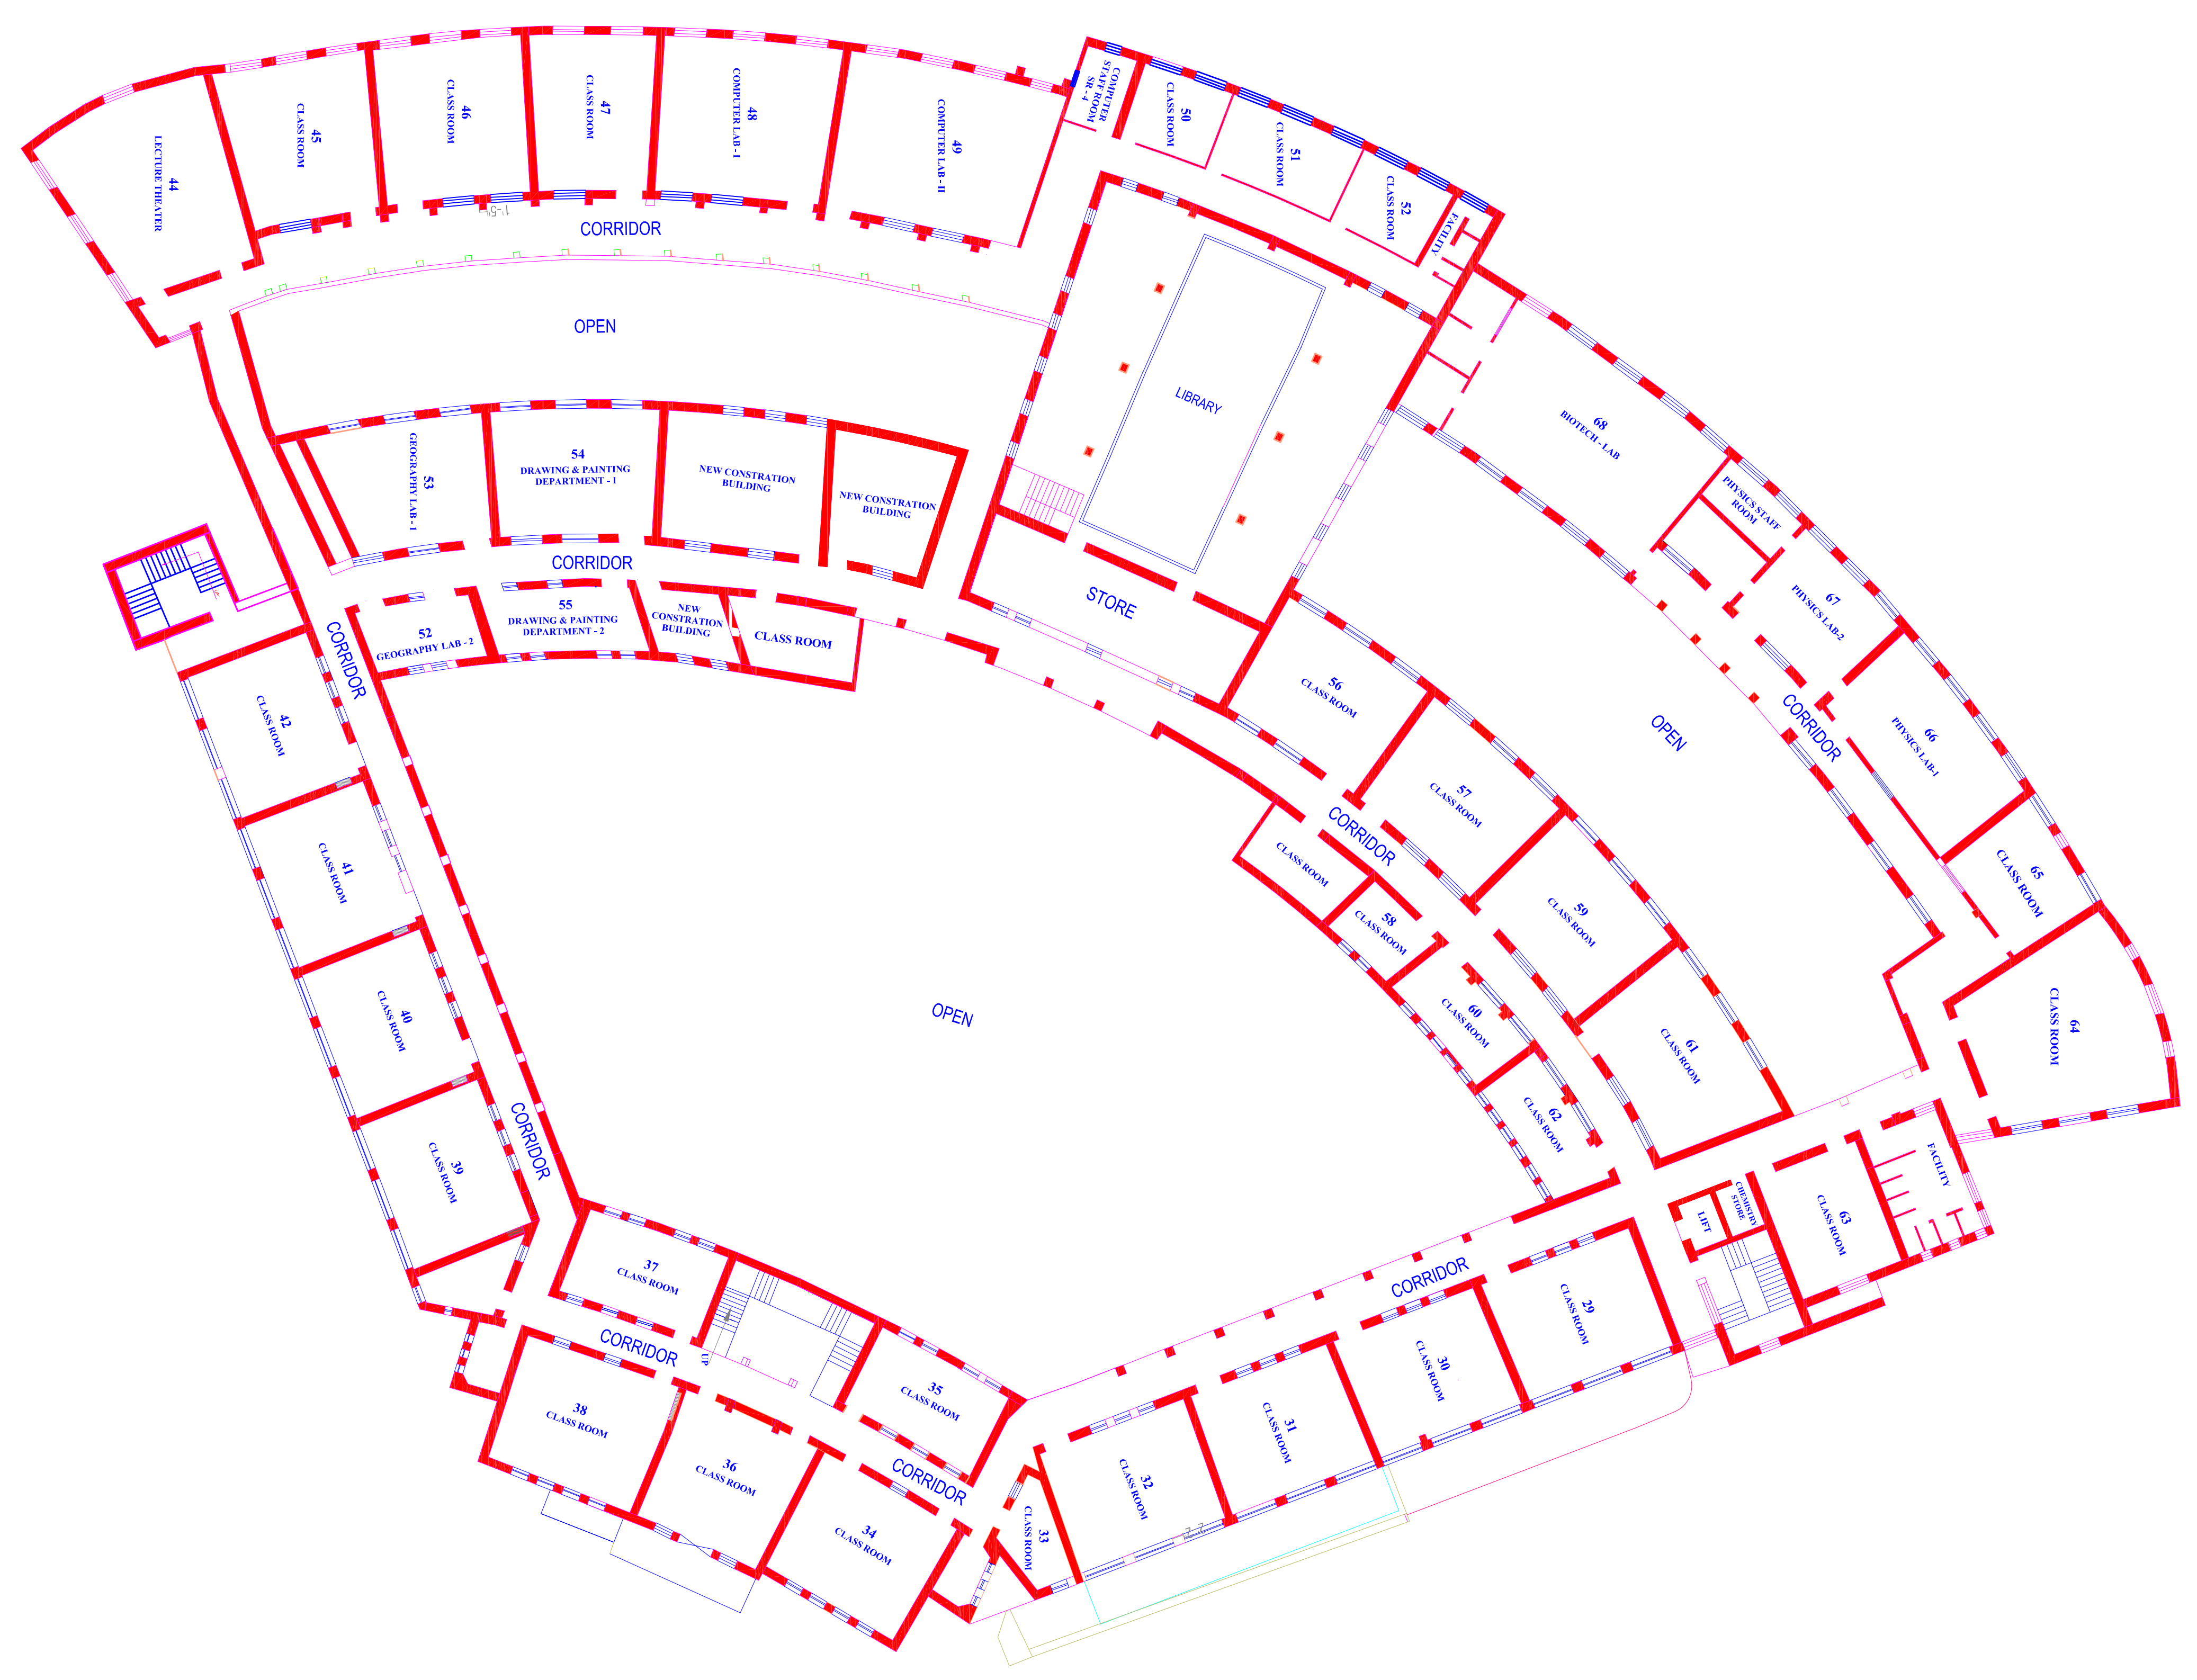

KANORIA P.G. MAHILA MAHAVIDYALAYA LAYOUT

TO BIRLA MANDIR

UNIVERSITY

MAIN BUILDING FIRST FLOOR PLAN

TOTAL AREA OF PLOT = 377665 SQFT OR 8.67 ACRES